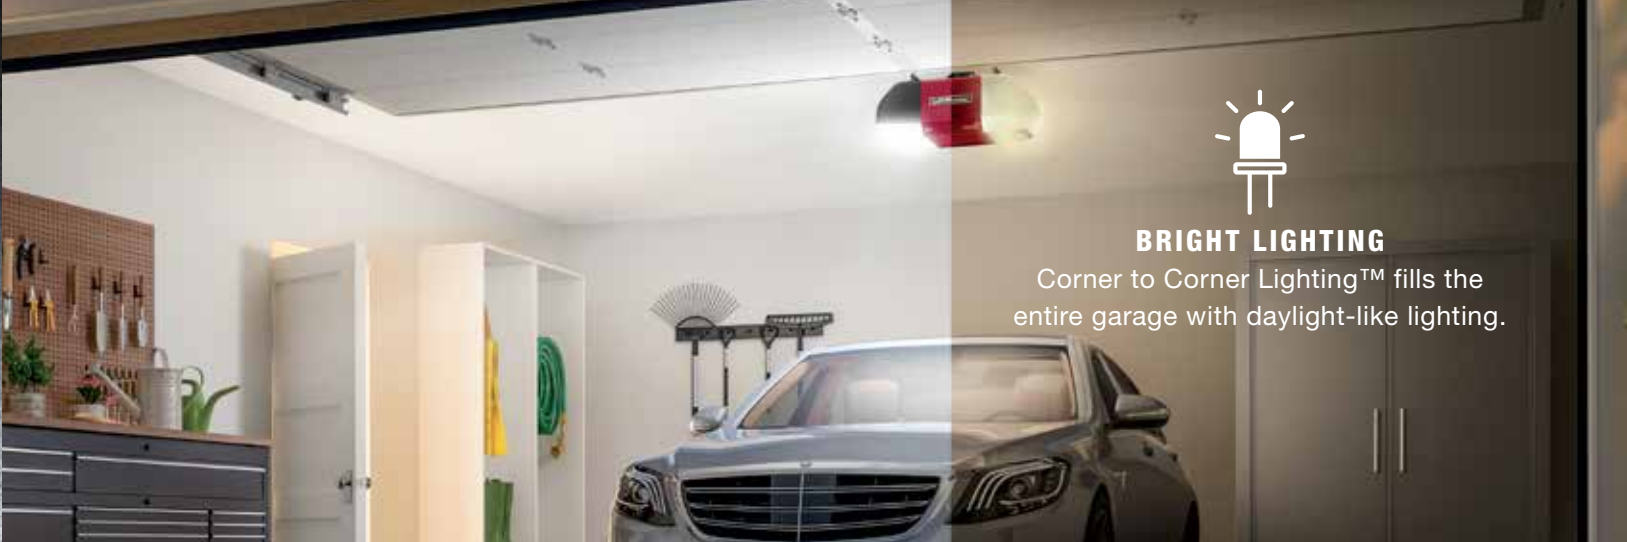

BRIGHT LIGHTING

Corner to Corner Lighting™ fills the entire garage with daylight-like lighting.

SMOOTH OPERATION

An ultra-quiet DC motor and soft start/stop vibration reduction ensure comfortable living spaces near the garage.

STORM-PROOF POWER

Battery Backup keeps the opener working in a blackout so your family can still get in and out.

Want to connect with other smart home gadgets? myQ® can do. myQ.com

*Requires additional purchase of myQ Home Bridge 819LMB.

**Linking to myQ App requires subscription fee after 30-day free trial.

Smartphone not included. Application screens may vary. Cellular data or Wi-Fi® connection required.

Test equipment regularly and follow safety instructions.