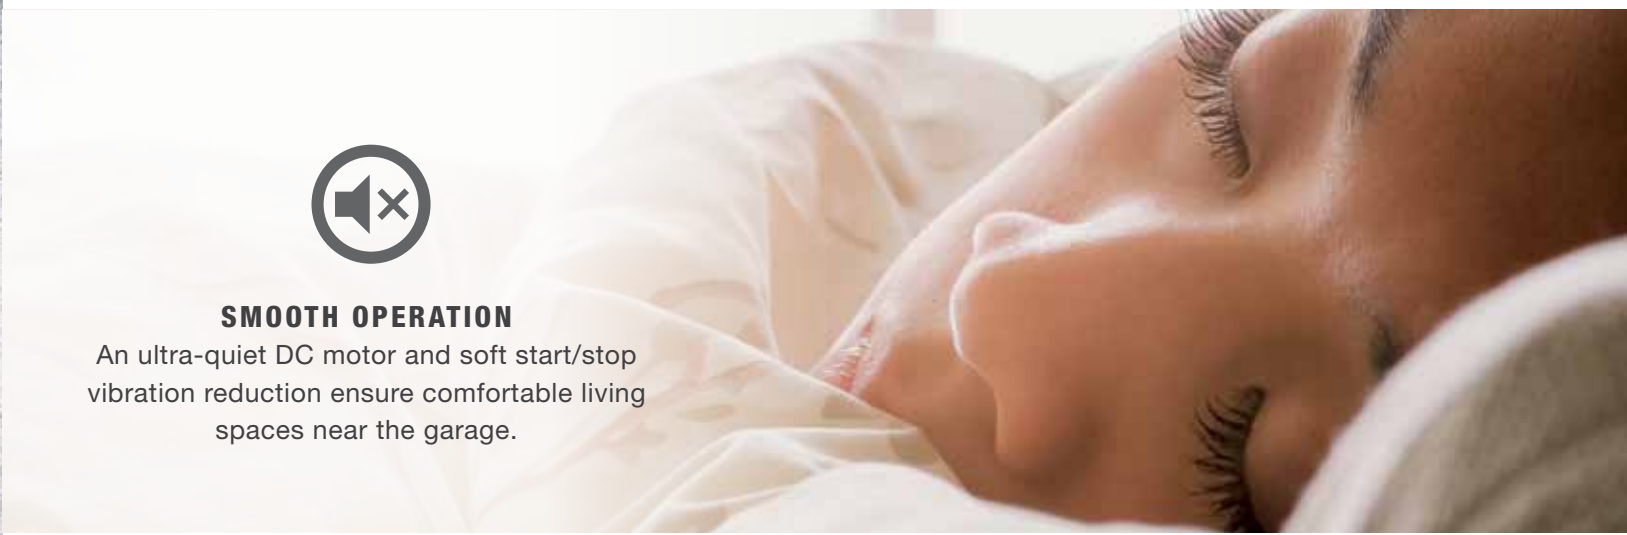

SMOOTH OPERATION

An ultra-quiet DC motor and soft start/stop vibration reduction ensure comfortable living spaces near the garage.

STORM-PROOF POWER

Battery Backup keeps the opener working in a blackout so your family can still get in and out.

Want to connect with other smart home gadgets? myQ® can do. myQ.com

*Requires additional purchase of myQ Home Bridge 819LMB.

**Linking to myQ App requires subscription fee after 30-day free trial.

Smartphone not included. Application screens may vary. Cellular data or Wi-Fi® connection required.

Test equipment regularly and follow safety instructions.